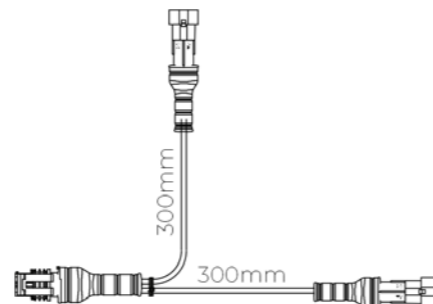

ZONE 6 - Superseal Y-kabel 1x female 2x male 30cm (Art. KS1-6310)

ZONE 6 - Verloopkabel Superseal > Deutsch 10m | 2x1,5mm² | 2x female (Art. KS1-6500)