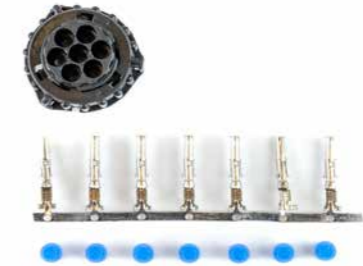

Superseal kit 3-PIN Female / plug (Art. SSC-3PF)

Superseal kit 4-PIN Male / Socket (Art. SSC-4PM)

Superseal kit 4-PIN Female / plug (Art. SSC-4PF)

7-PIN's AMP connector Male (Art. AMP-7PM)

7-PIN's AMP connector Female (Art. AMP-7PF)