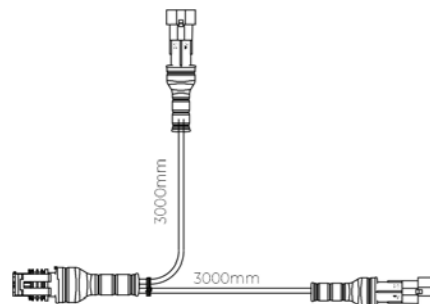

ZONE 6 - Superseal Y-kabel 1x female 2x male 300cm (Art. KS1-6300)